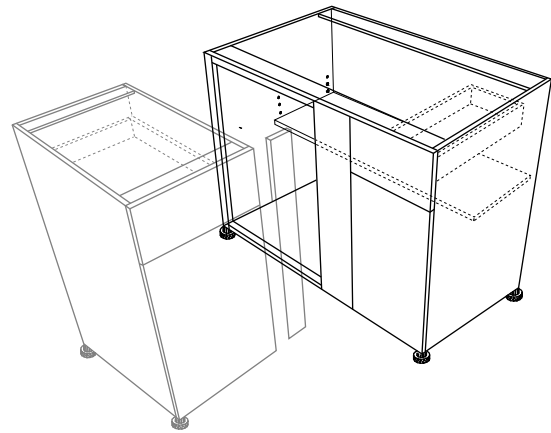

BLIND BASE CABINET

Blind Base Cabinet

D= 609mm, H=863mm

BB 39 (width 990mm)

BB 42 (width 1066mm)

BB 45 (width 1143mm)

BB 48 (width 1219mm)