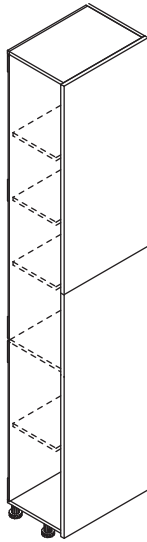

PANTRY / LINEN CABINET

Pantry Cabinet with 2 Doors

XX = 2032mm / 2133mm / 2286mm / 2438mm (Optional Height)
YY = 304mm / 533mm / 609mm (Optional Depth)

- P 09 XX YY (width 228mm)
- P 12 XX YY (width 304mm)
- P 15 XX YY (width 381mm)
- P 18 XX YY (width 457mm)
- P 21 XX YY (width 533mm)

Pantry Cabinet with 4 Doors

XX = 2032mm / 2133mm / 2286mm / 2438mm (Optional Height)
YY = 304mm / 533mm / 609mm (Optional Depth)

- P 24 XX YY (width 609mm)
- P 27 XX YY (width 685mm)
- P 30 XX YY (width 762mm)
- P 33 XX YY (width 838mm)
- P 36 XX YY (width 914mm)
- P 39 XX YY (width 990mm)
- P 42 XX YY (width 1066mm)
- P 45 XX YY (width 1143mm)
- P 48 XX YY (width 1219mm)