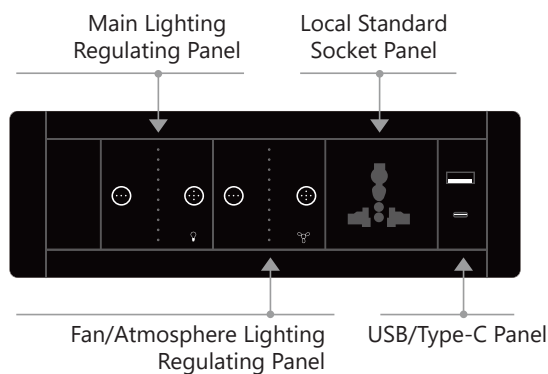

FEATURES

VENTILATION OPTIMAL

Guarantee the indoor air quality and regulate the indoor temperature, full pod air change from 55 seconds to 87 seconds according to the product size.

SOUND INSULATION

Adopting laminated glass, installing sound-absorbing materials inside the pod to reduce reverberation coefficient.

CENTRALIZED CONTROL SYSTEM

POWER SUPPLY AND SAFETY

Concealed power supply, wires coming out of the bottom. Weak electricity is used above the tabletop in the use area and the control panel is mounted on the wall, so it is convenient and unobstructed.

PASSIVE HUMAN INFRARED SENSOR SWITCH

Fresh air system and ambient lighting are automatically activated by human body sensors and shut down automatically after a 5-minute delay. During the period of inactivity of the pod, the fresh air system automatically changes the air for 5 minutes every 30 minutes.