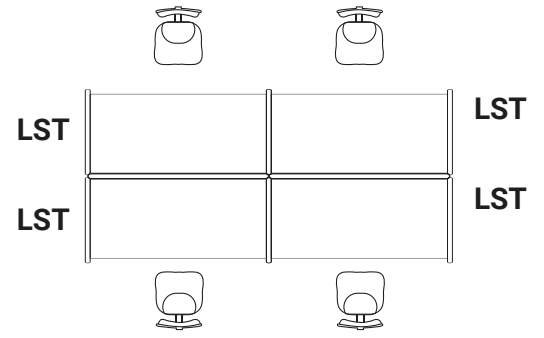

Specification :

- Stainless steel frame with cushion back and seat

Color :

LOVELY SERIES

AVAILABLE CONFIGURATION

LST

Total Dimensions
(L) 1260 x (W) 670 x (H) 1240 mm

LSS

Total Dimensions
(L) 1260 x (W) 670 x (H) 1240 mm

LST

LST

Total Dimensions
(L) 2520 x (W) 670 x (H) 1240 mm

Total Dimensions
(L) 2520 x (W) 1340 x (H) 1240 mm

Total Dimensions
(L) 4240 x (W) 670 x (H) 1240 mm